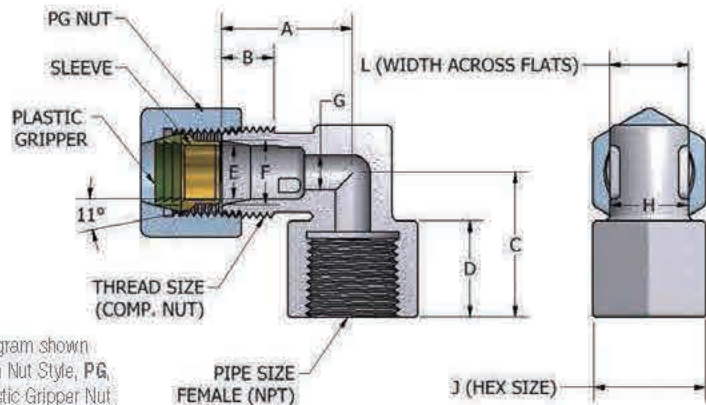

# FEMALE ELBOWS

## Female Elbows

JACO Part No.	Tube O.D.	Pipe Thd. FNPT	Comp. Thd.	A	B	C	D	E	F	G	H	J	L
45 - 2 - 4 - - -	1/8	1/4	5/16-24	5/64	7/16	31/32	11/16	.125	.175-.180	.109	23/64	43/64	23/64
45 - 4 - 2 - - -	1/4	1/8	7/16-20	13/16	15/32	3/4	1/2	.250	.330-.335	.170	3/8	9/16	3/8
45 - 4 - 4 - P -	1/4	1/4	7/16-20	13/16	15/32	31/32	43/64	.250	.330-.335	.170	3/8	51/64	3/8
45 - 5 - 4 - P -	5/16	1/4	1/2-20	15/16	31/64	1	11/16	.312	.380-.385	.232	7/16	25/32	7/16
45 - 6 - 4 - K -	3/8	1/4	5/8-20	1	19/32	1-1/64	11/16	.375	.460-.465	.250	9/16	13/16	9/16
45 - 6 - 6 - - -	3/8	3/8	5/8-20	15/16	19/32	1-1/32	11/16	.375	.460-.465	.250	9/16	13/16	9/16
45 - 8 - 6 - - -	1/2	3/8	3/4-20	1-1/16	11/16	1-1/64	13/16	.500	.590-.595	.375	11/16	29/32	45/64
45 - 8 - 8 - - -	1/2	1/2	3/4-20	1-1/16	11/16	1-21/64	13/16	.500	.590-.595	.375	11/16	29/32	45/64
45 - 10 - 8 - - -	5/8	1/2	7/8-20	1-25/64	54/64	1-1/16	1-1/16	.625	.715-.720	.500	13/16	1-1/16	13/16