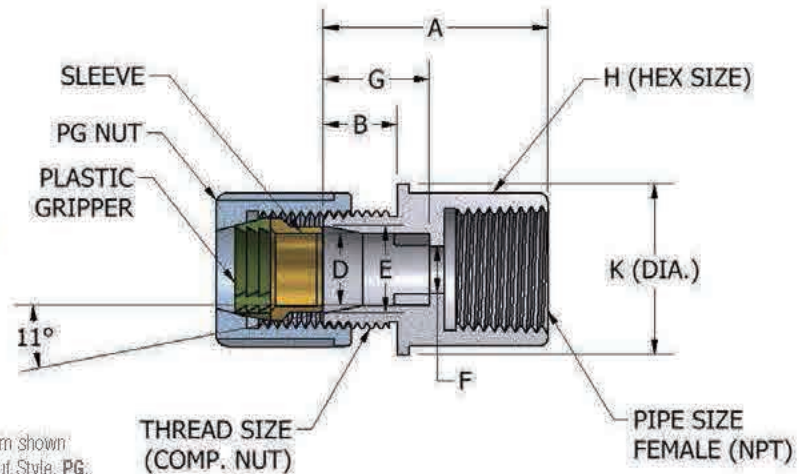

FEMALE CONNECTORS

25

Female Connector

JACO Part No.	Tube O.D.	Pipe Thd. FNPT	Comp. Thd.	A	B	D	E	F	G	H	K
25 - 4 - 2	1/4	1/8	7/16-20	±1/64	±1/64	.250 +.006 +.010	.330-.335	.170	±1/64	±1/64	±1/64
25 - 4 - 4	1/4	1/4	7/16-20	1-3/32	3/8	.250	.330-.335	.170	±1/64	51/64	29/32
25 - 5 - 4	5/16	1/4	1/2-20	1-7/32	15/32	.312	.380-.385	.232	31/64	3/4	13/16
25 - 6 - 4	3/8	1/4	5/8-20	1-13/64	29/64	.375	.460-.465	.250	9/16	3/4	13/16
25 - 6 - 6	3/8	3/8	5/8-20	1-7/32	15/32	.375	.460-.465	.250	19/32	15/16	N/A
25 - 6 - 8	3/8	1/2	5/8-20	1-17/64	15/32	.375	.460-.465	.250	19/32	1-1/16	N/A
25 - 8 - 6	1/2	3/8	3/4-20	1-9/32	39/64	.500	.590-.595	.375	11/16	15/16	N/A
25 - 8 - 8	1/2	1/2	3/4-20	1-9/32	9/16	.500	.590-.595	.375	11/16	1-1/16	N/A
25 - 10 - 8	5/8	1/2	7/8-20	1-1/2	11/16	.625	.715-.720	.500	45/64	1-1/16	N/A